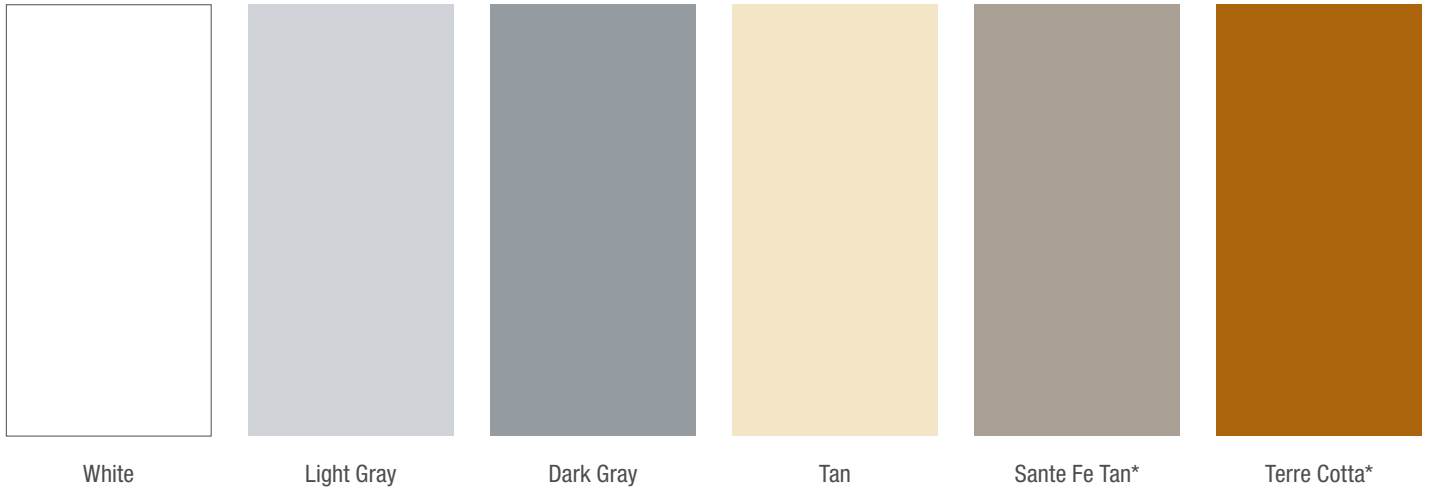

## SeamlesSEAL™ ULTRA HS and SeamlesSEAL ULTRA HSLV Silicone Coatings

Standard Colors

## SeamlesSEAL ULTRA LS Silicone Coating

Standard Colors

\*Made to order only, minimum order required. Contact CRFC for more details.

Colors shown are a representative of SeamlesSEAL ULTRA Silicone Coating colors but may not be exact matches.