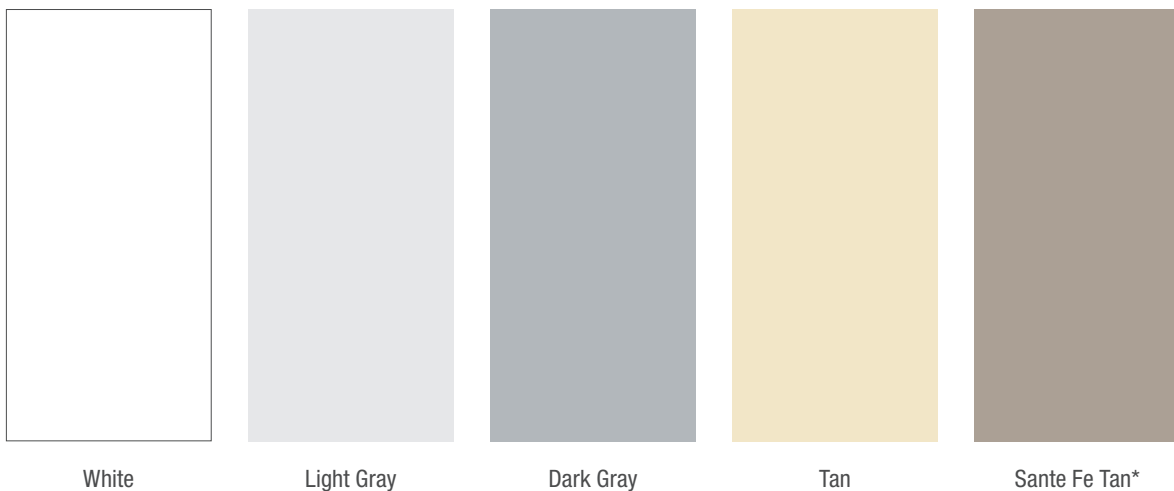

## SeamlesSEAL™ ULTRA HS and SeamlesSEAL ULTRA HSLV Silicone Coatings

Standard Colors

## SeamlesSEAL ULTRA LS Silicone Coating

Standard Colors

\*Made to order only, minimum order required. Contact CRFC for more details.

Colors shown are a representative of SeamlesSEAL ULTRA Silicone Coating colors but may not be exact matches.