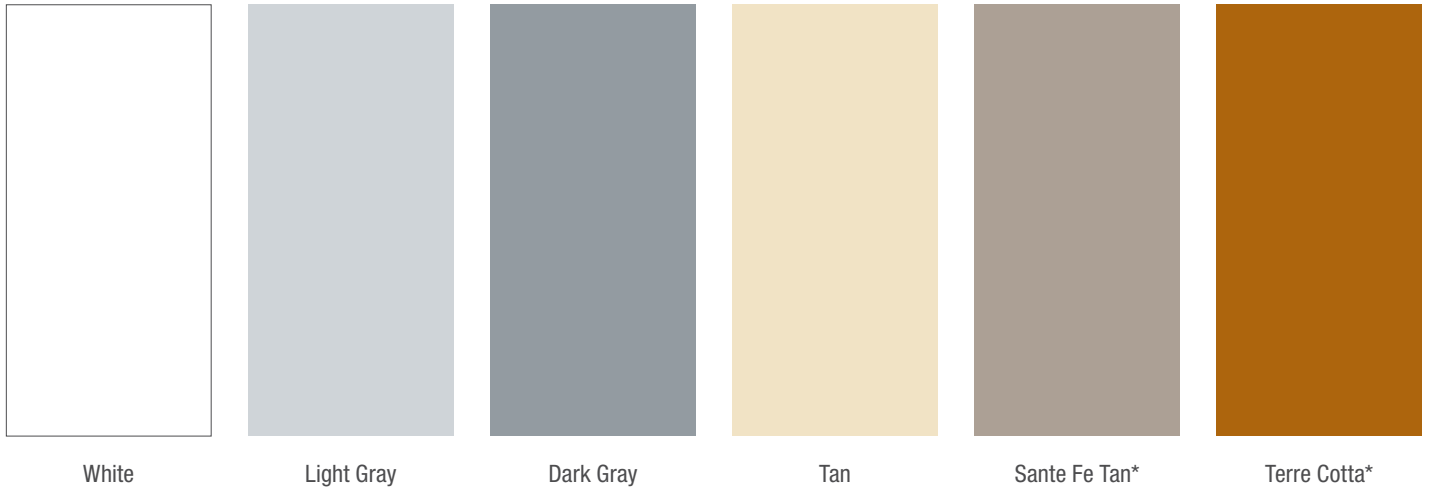

SeamlesSEAL™ Ultra HS and SeamlesSEAL ULTRA HSLV Silicone Coatings

Standard Colors

SeamlesSEAL Ultra LS Silicone Coating

Standard Colors

*Made to order only, minimum order required. Contact CRFC for more details.

Colors shown are a representative of SeamlesSEAL ULTRA Silicone Coating colors but may not be exact matches.