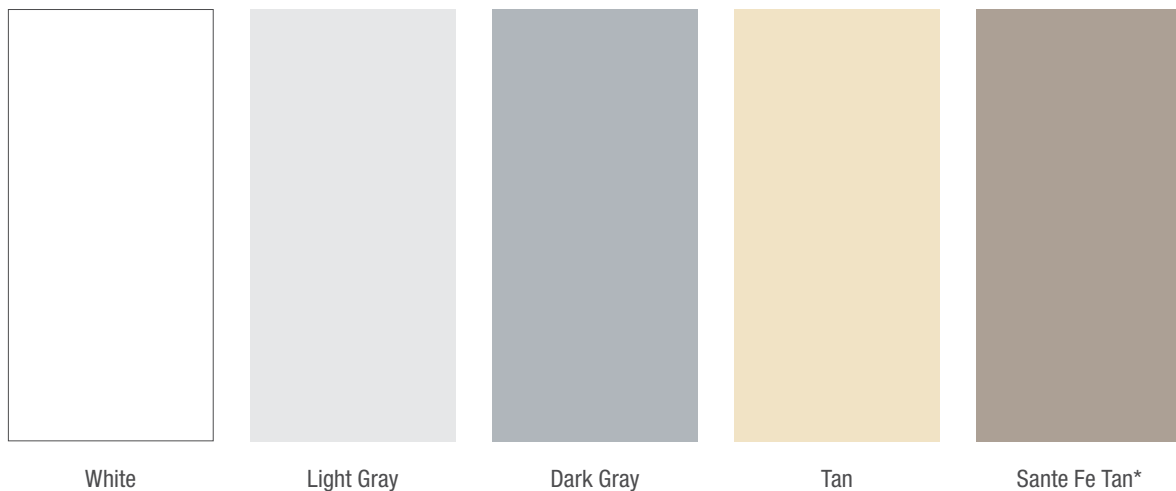

SeamlesSEAL™ Ultra HS and SeamlesSEAL ULTRA HSLV Silicone Coatings

Standard Colors

SeamlesSEAL Ultra LS Silicone Coating

Standard Colors

*Made to order only, minimum order required. Contact CRFC for more details.

Colors shown are a representative of SeamlesSEAL ULTRA Silicone Coating colors but may not be exact matches.